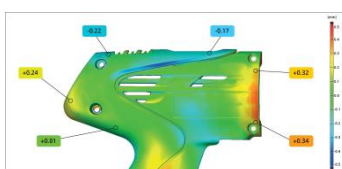

ATOS V8 Software Release Seminar

ATOS V8 Software release Seminar

The 3D metrology leading company: GOM mbH (Germany) is now releasing their newest software version 8.

V8 software supplies us not only normal version up, but also a big innovation toward 3D metrology process.

This seminar consists not only of presentation, but also of Live Demonstration using ATOS TripleScan 16M and ATOS Core scanners.

You can freely ask our technical staffs any questions.

Please do not miss this opportunity!!

◆ SEMINAR PROGRAM ◆ 13:00 ~ 17:00

■ V8 Software Outline

- -Connecting Each Hardware
- -Software Outline

■ V8 Software Innovation for Scanning and Inspection

- -Back Projection
- -Online Tracking
- -Reflection Detection

■ Live Demonstration

- -Back Projection
- -Reflection Detection
- -Hot Plug-In
- -Motion Replay

■ GOM Support Information

※ There may be changes made to these contents.

◆ Tokyo ◆ (Capacity of 50)

•Date: May 27th, 2015 (Wed)

•Place: 3-12-18, Shibuya, Shibuya-ku, Tokyo
SHIBUYA MINAMI TOKYU BUILDING 5F

◆ Osaka ◆ (Capacity of 30)

•Date: June 2nd, 2015 (Tue)

•Place: 1-6-1, Miyahara, Yodogawa-ku, Osaka city
Shin-Osaka Brick Building 5F

◆ Nagoya ◆ (Capacity of 40)

•Date: June 5th, 2015 (Fri)

•Place: 2-2-2, Nishiki, Naka-ku, Nagoya-shi, Aichi
Nagoya Marubeni Building 9F

* Free Registration

* First-Come, First-served

* How to Resister –

Please refer to the following information

◆ Contact details for inquiries ◆

Marubeni Information Systems Co., Ltd
Measuring & manufacturing solutions dept.
Yuka Takatori (person in charge)
TEL: +81-3-5778-8571
Email: Takatori-Yuka@marubeni-sys.com