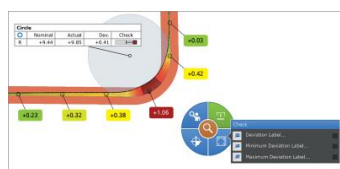

ATOS V8 Software Release Seminar

ATOS V8 Software release Seminar

The 3D metrology leading company: GOM mbH (Germany) is now releasing their newest software version 8.

V8 software supplies us not only normal version up, but also a big innovation toward 3D metrology process.

This seminar consists not only of presentation, but also of Live Demonstration using ATOS TripleScan 16M and ATOS Core scanners.

You can freely ask our technical staffs any questions.

Please do not miss this opportunity!!

◆ SEMINAR PROGRAM ◆ 13:00 ~ 17:00

■ V8 Software Outline

- -Connecting Each Hardware
- -Software Outline

■ V8 Software Innovation for Scanning and Inspection

- -Back Projection
- -Online Tracking
- -Reflection Detection

■ Live Demonstration

- -Back Projection
- -Reflection Detection
- -Hot Plug-In
- -Motion Replay

■ GOM Support Information

※ There may be changes made to these contents.

◆ Tokyo ◆ (Capacity of 50)

•Date: May 27th, 2015 (Wed)

•Place: 3-12-18, Shibuya, Shibuya-ku, Tokyo
SHIBUYA MINAMI TOKYU BUILDING 5F

◆ Osaka ◆ (Capacity of 30)

•Date: June 2nd, 2015 (Tue)

•Place: 1-6-1, Miyahara, Yodogawa-ku, Osaka city
Shin-Osaka Brick Building 5F

◆ Nagoya ◆ (Capacity of 40)

•Date: June 5th, 2015 (Fri)

•Place: 2-2-2, Nishiki, Naka-ku, Nagoya-shi, Aichi
Nagoya Marubeni Building 9F

* Free Registration

* First-Come, First-served

* How to Resister –

Please refer to the following information

◆ Contact details for inquiries ◆

Marubeni Information Systems Co., Ltd
Measuring & manufacturing solutions dept.
Yuka Takatori (person in charge)
TEL: +81-3-5778-8571
Email: Takatori-Yuka@marubeni-sys.com